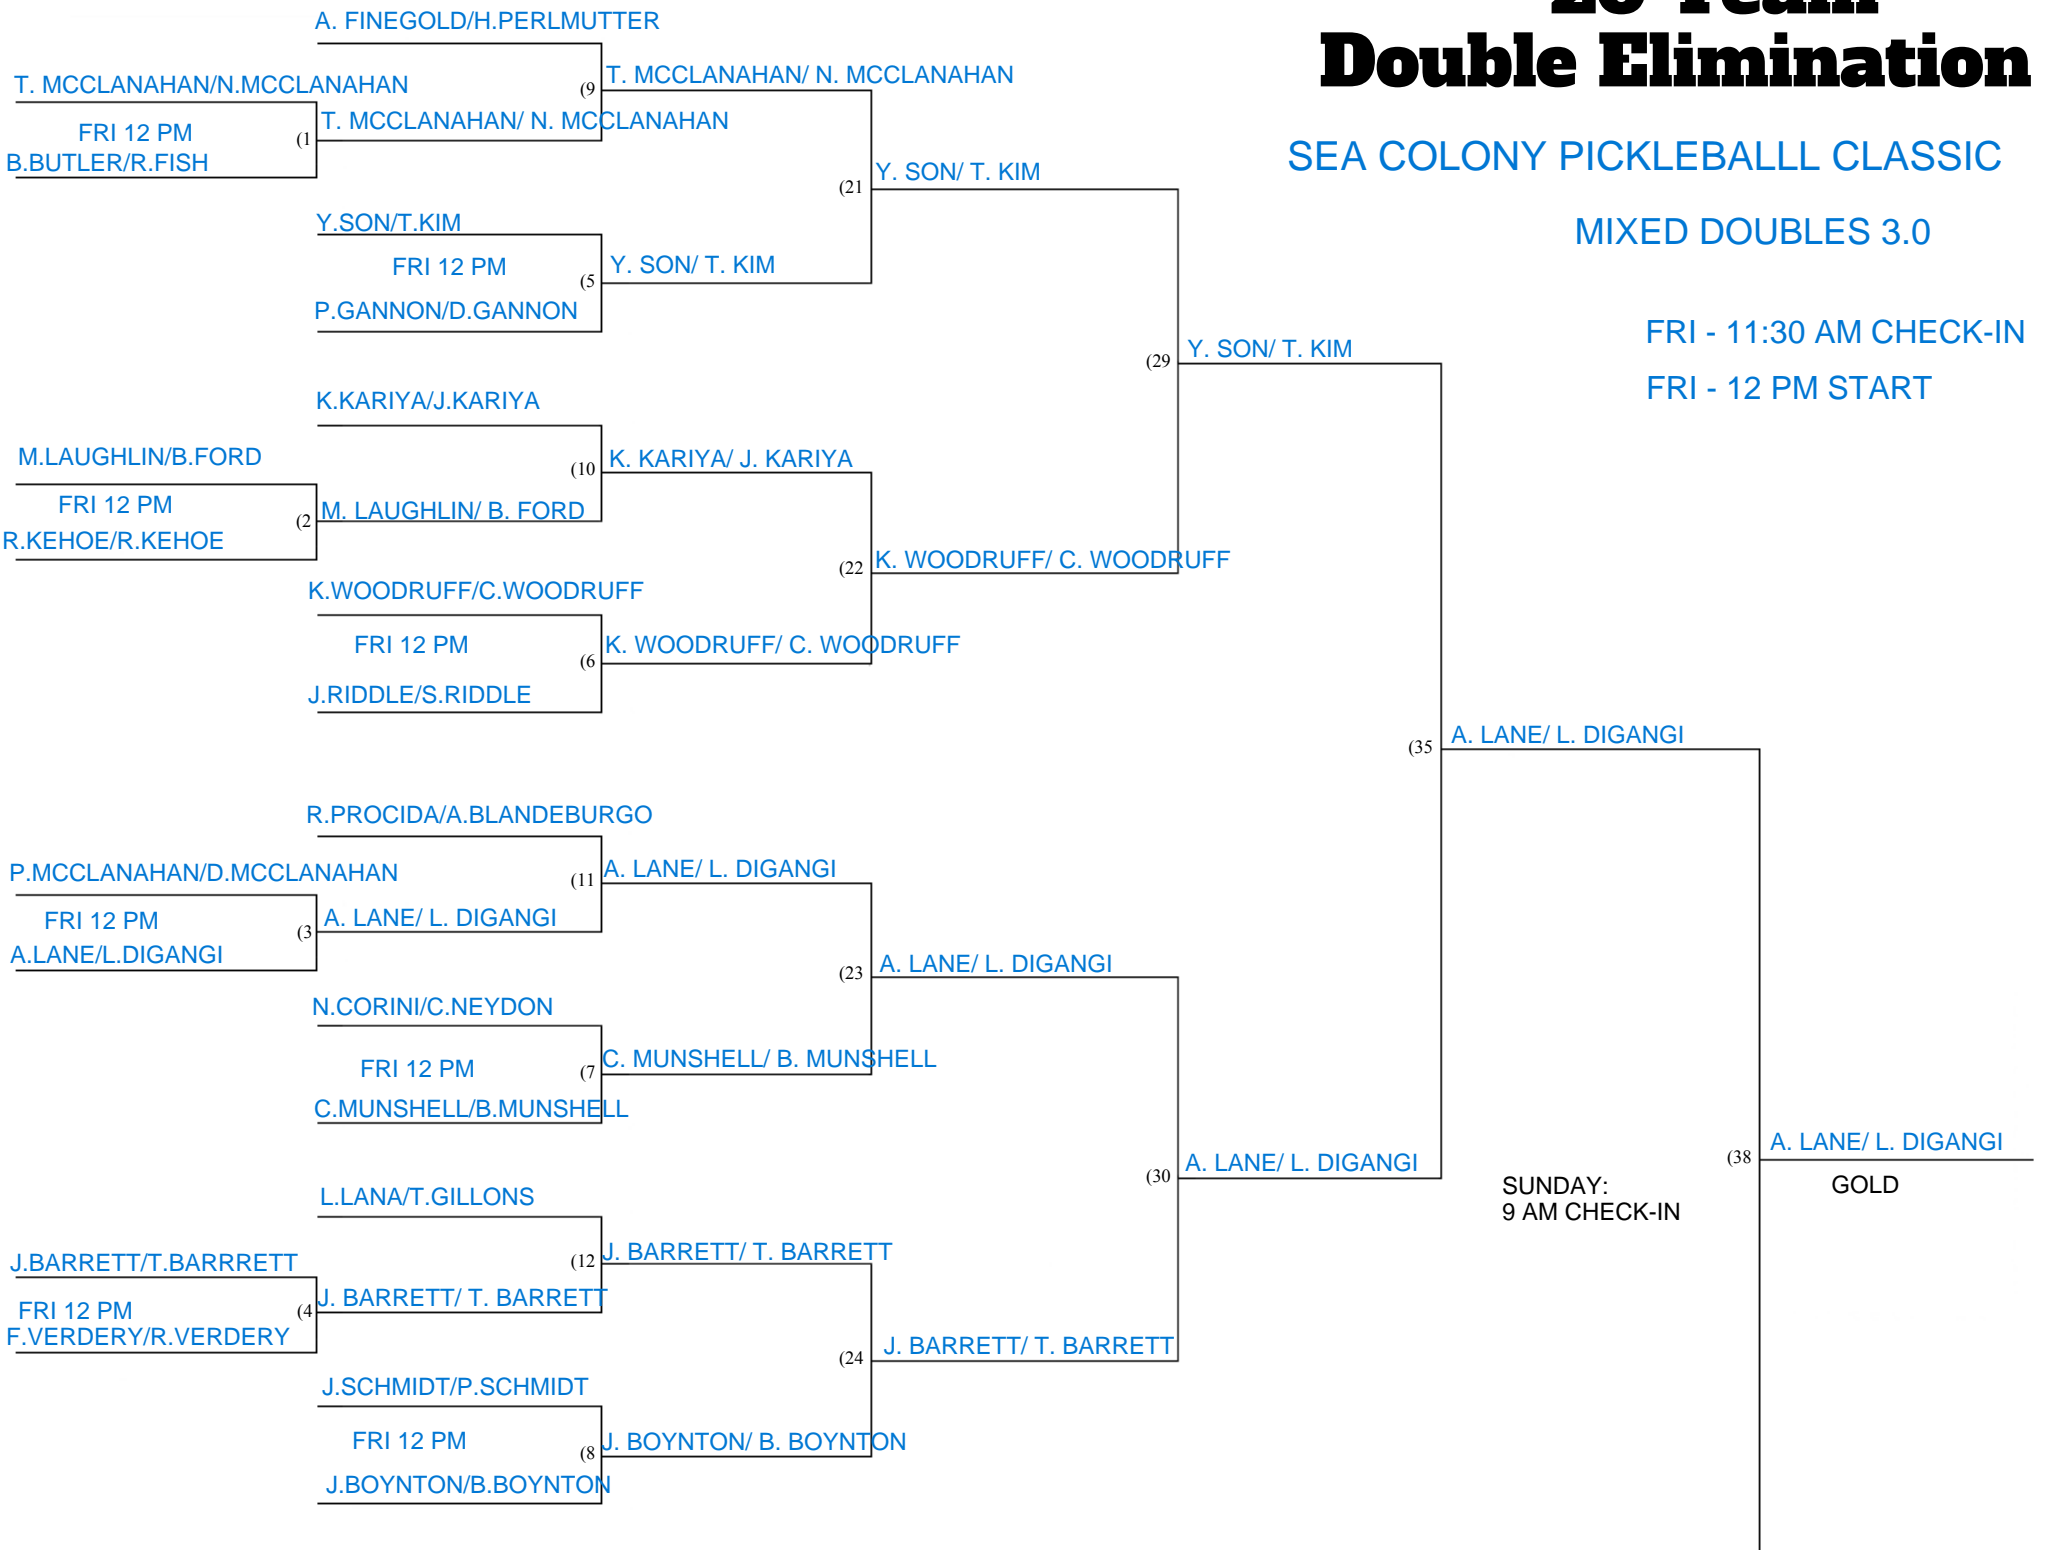

20 Team Double Elimination

SEA COLONY PICKLEBALL CLASSIC

MIXED DOUBLES 3.0

FRI - 11:30 AM CHECK-IN

FRI - 12 PM START

SUNDAY:
9 AM CHECK-IN

GOLD

Loser's Bracket