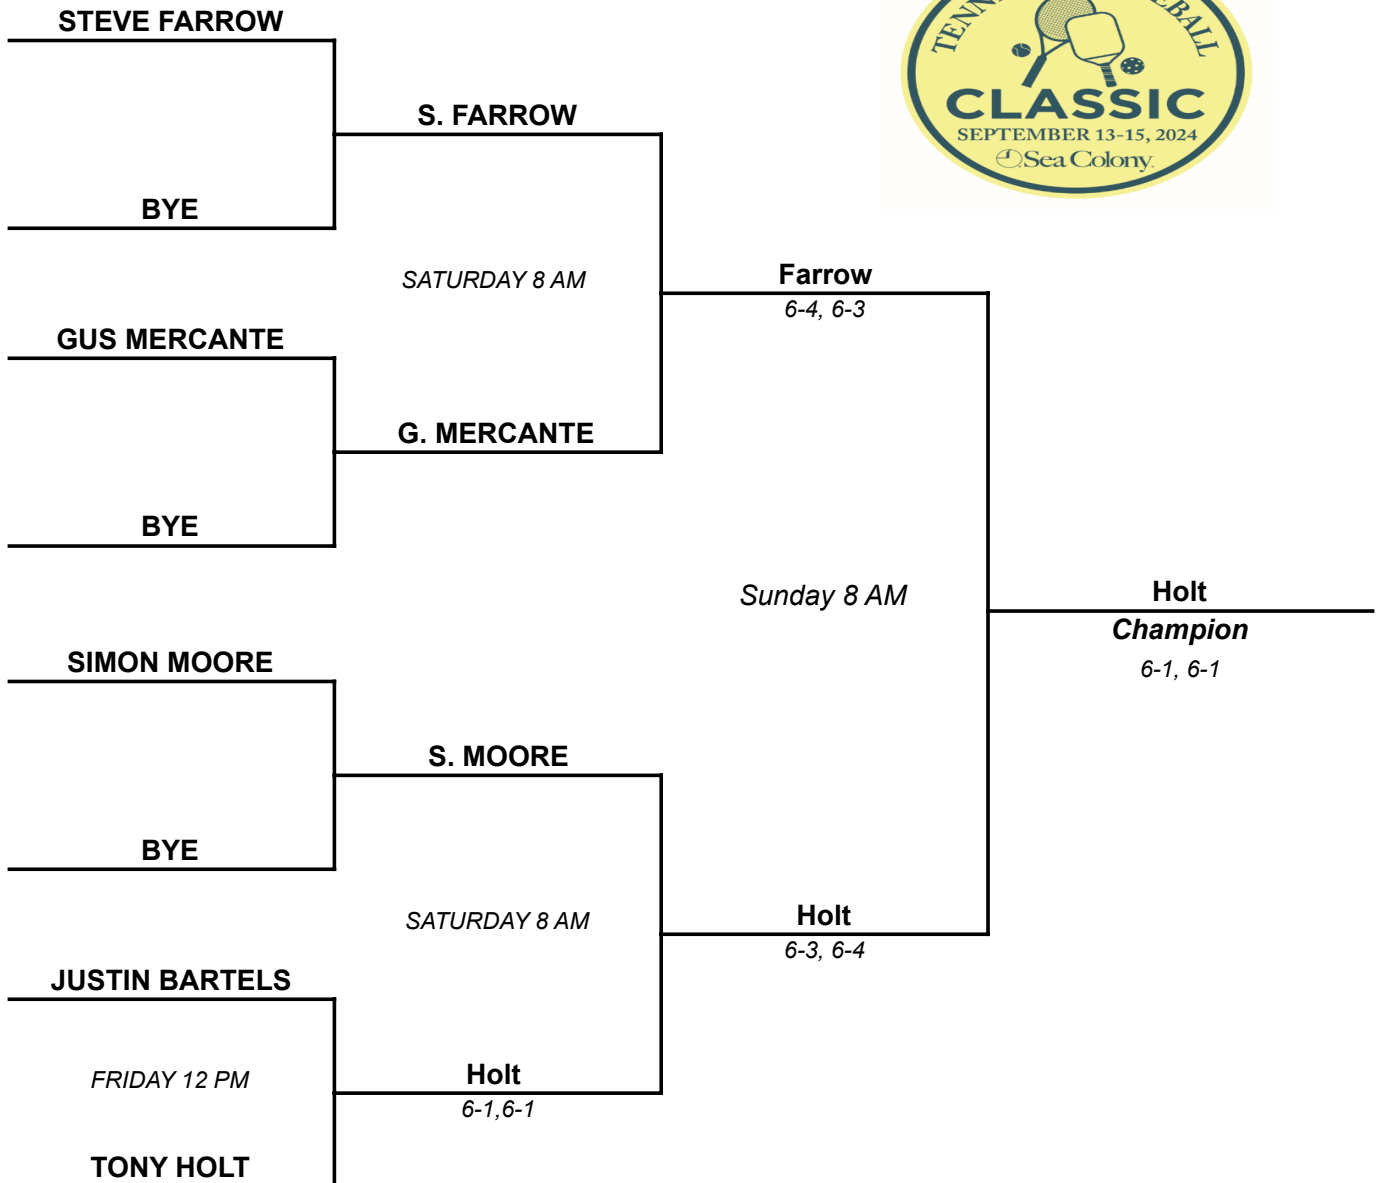

SEA COLONY TENNIS CLASSIC MEN'S 3.0 SINGLES

SEA COLONY TENNIS CLASSIC

3.5 MEN'S SINGLES

SEA COLONY TENNIS CLASSIC 4.0 WOMEN'S SINGLES

TARA DAY

FRIDAY 6 PM

BETH JAYKUS

DAY