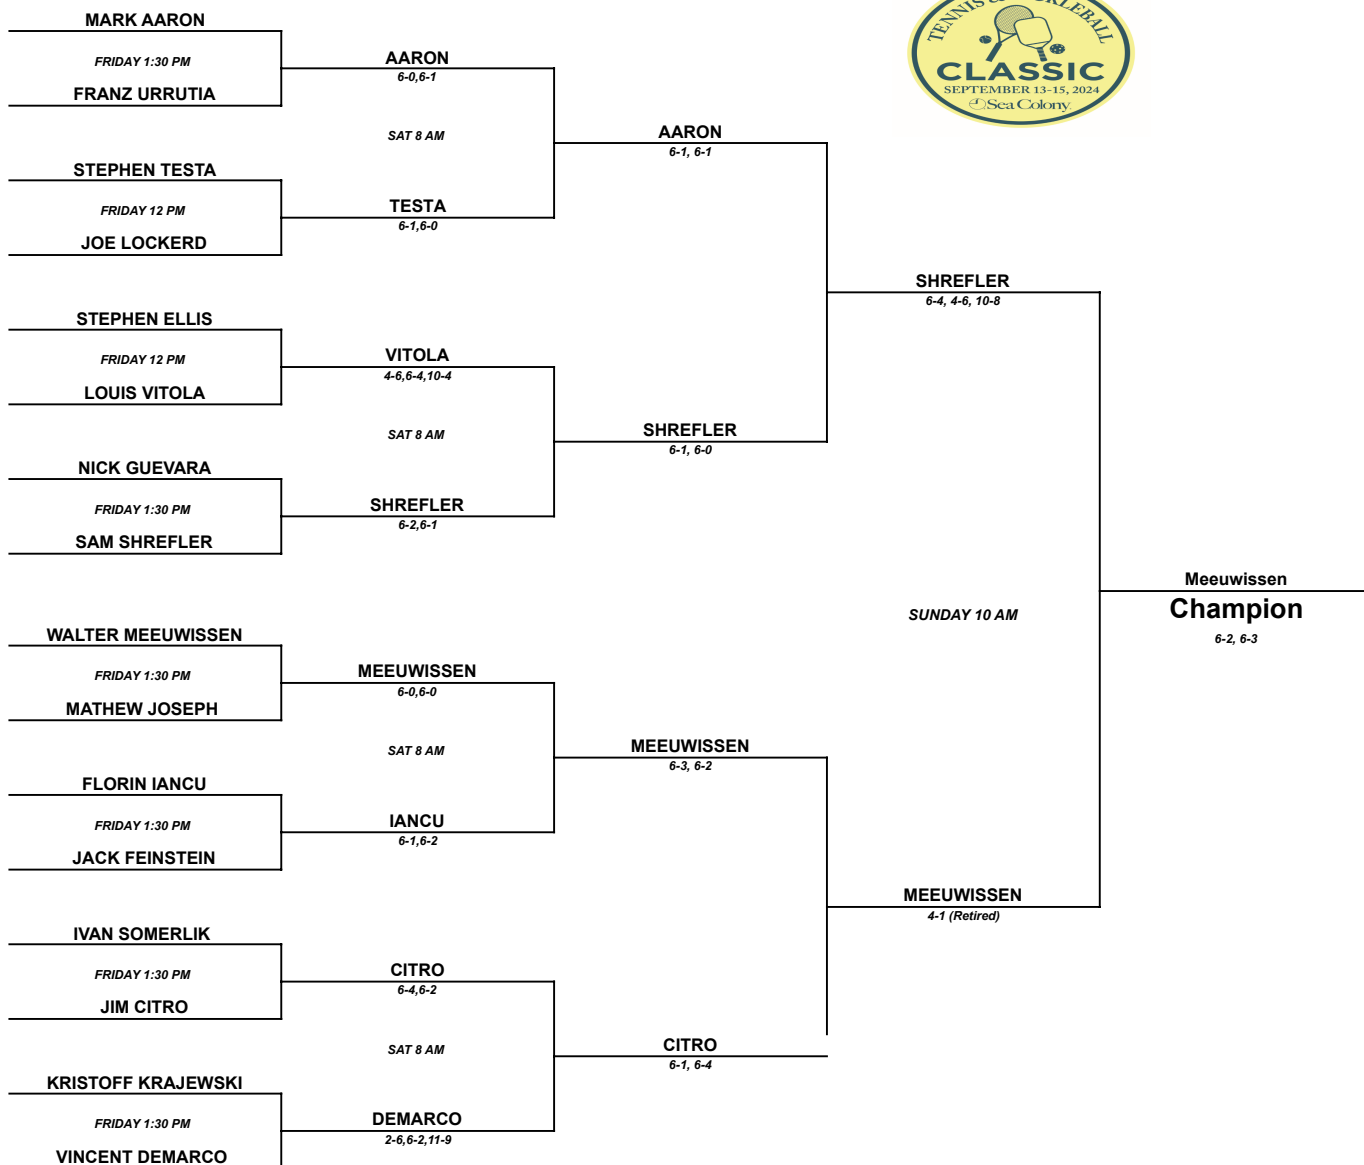

SEA COLONY TENNIS CLASSIC MEN'S 3.0 SINGLES

SEA COLONY TENNIS CLASSIC

3.5 MEN'S SINGLES

SEA COLONY TENNIS CLASSIC 4.0 WOMEN'S SINGLES

TARA DAY

FRIDAY 6 PM

BETH JAYKUS

DAY