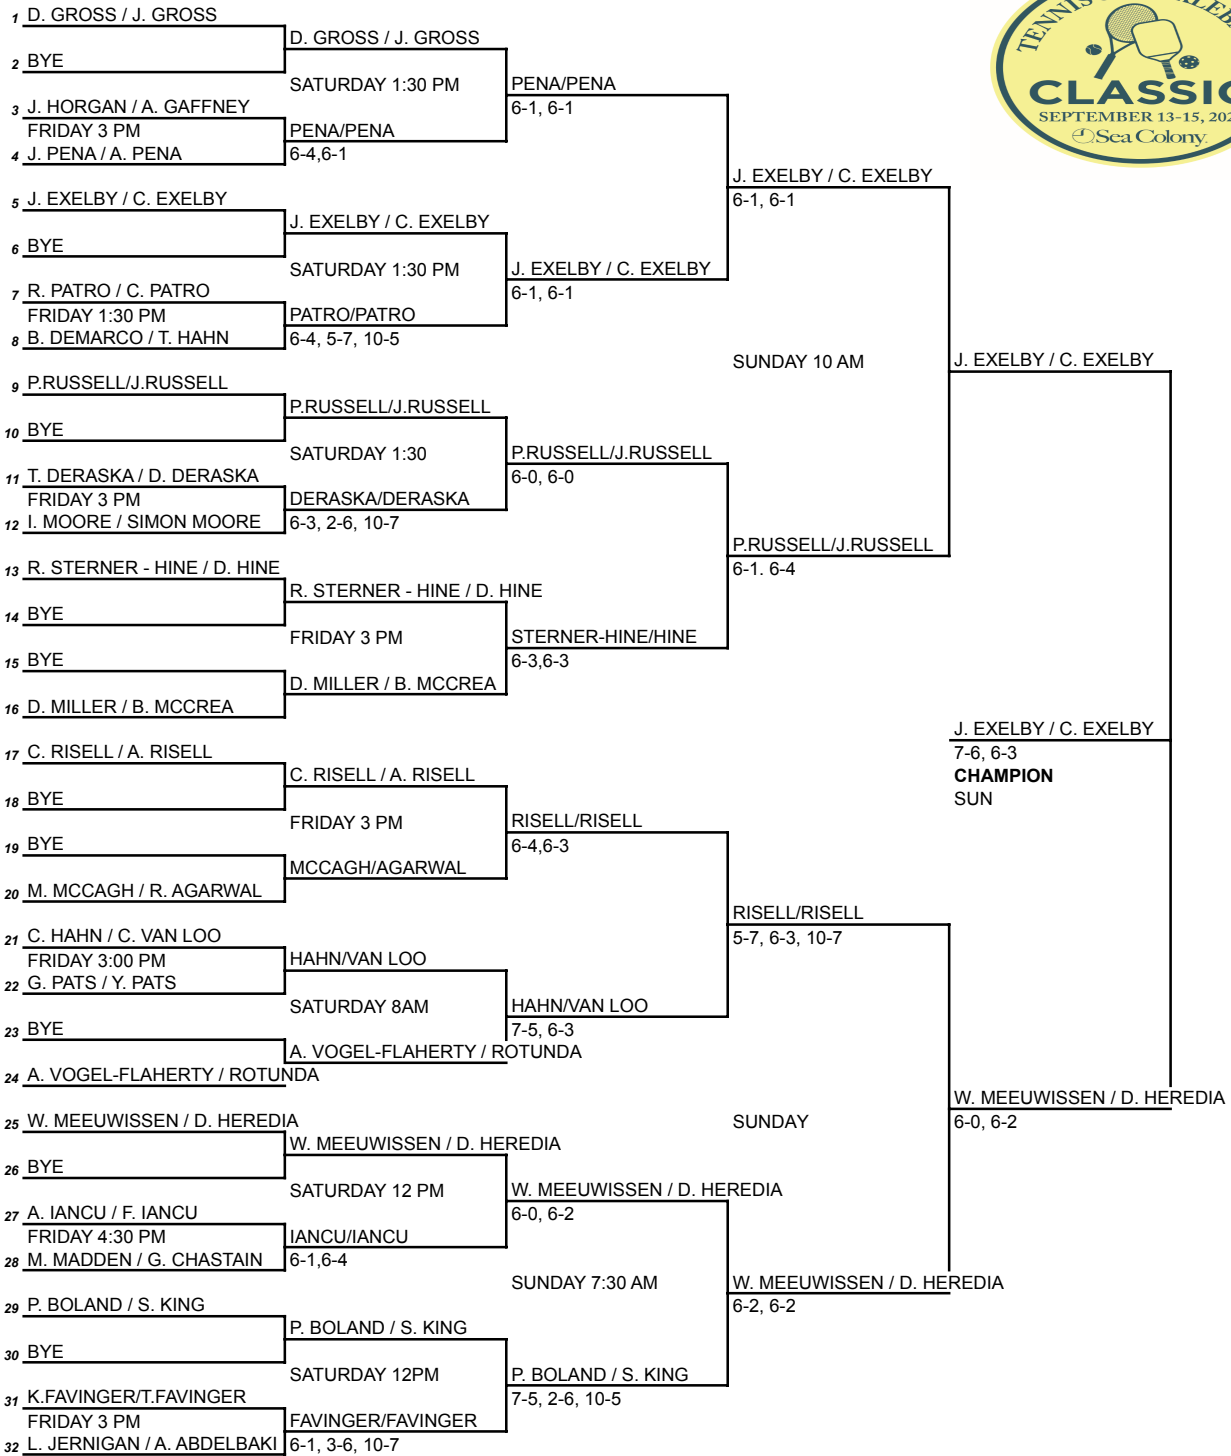

6-0, 6-1

BYE

SATURDAY 12:30 PM

M. PERRY / R. COLLINS

M. PERRY / R. COLLINS

SEA COLONY TENNIS CLASSIC

3.5 MIXED DOUBLES

SEA COLONY TENNIS CLASSIC