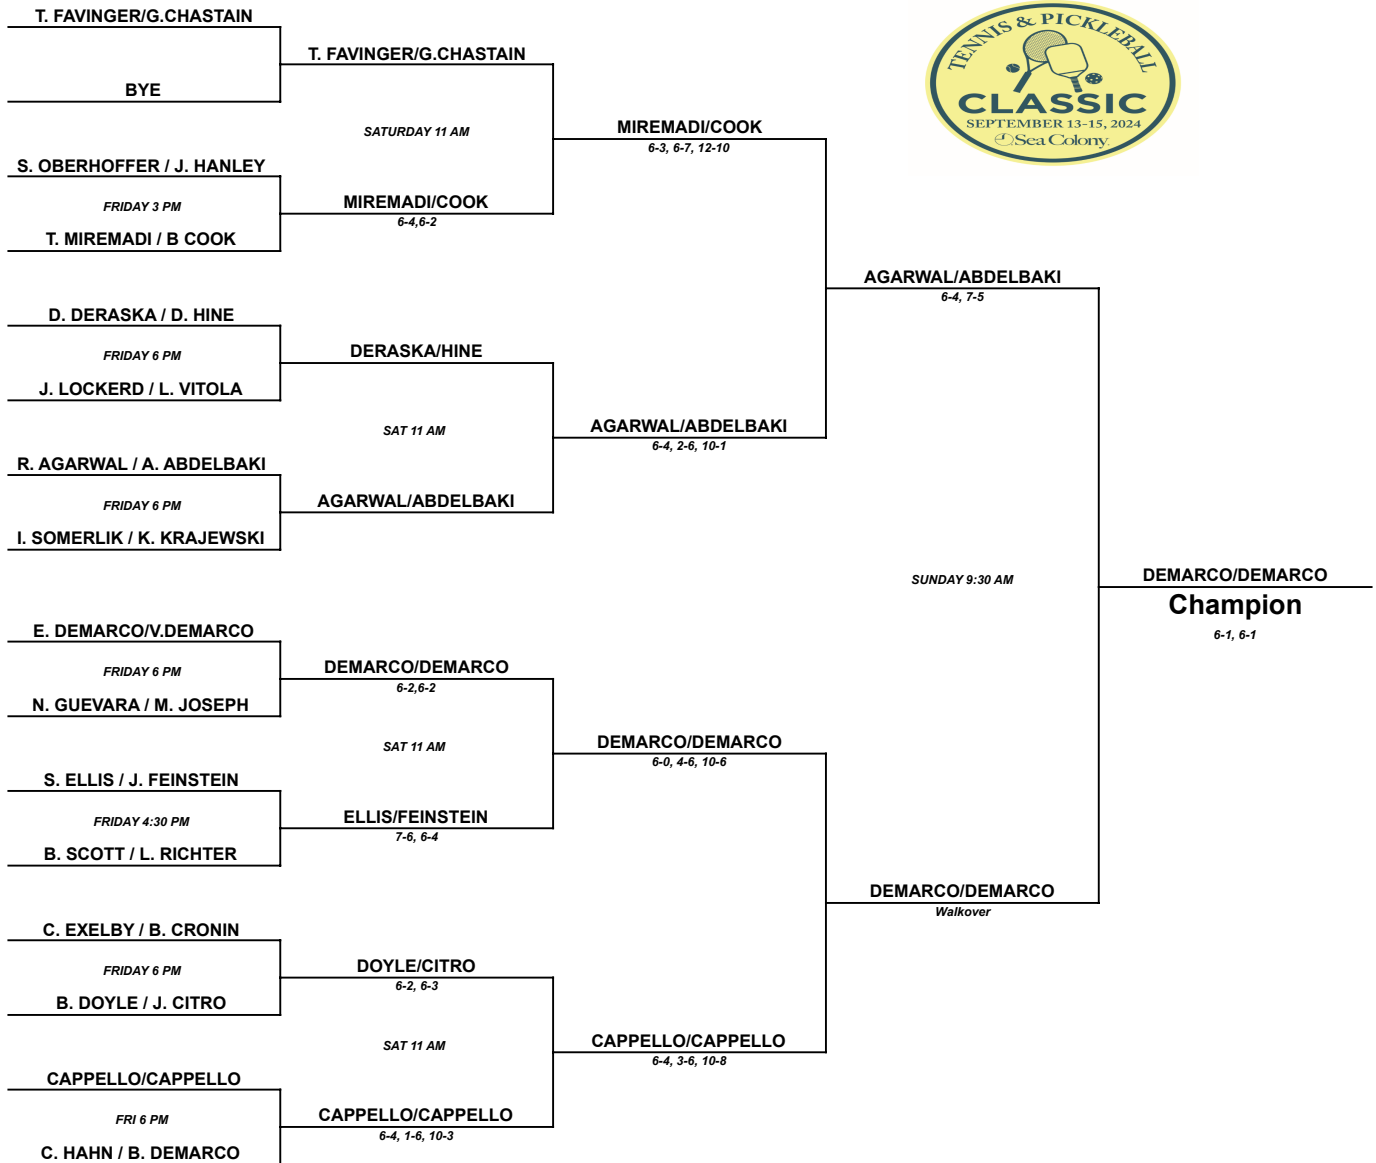

SEA COLONY TENNIS CLASSIC 3.5 MEN'S DOUBLES