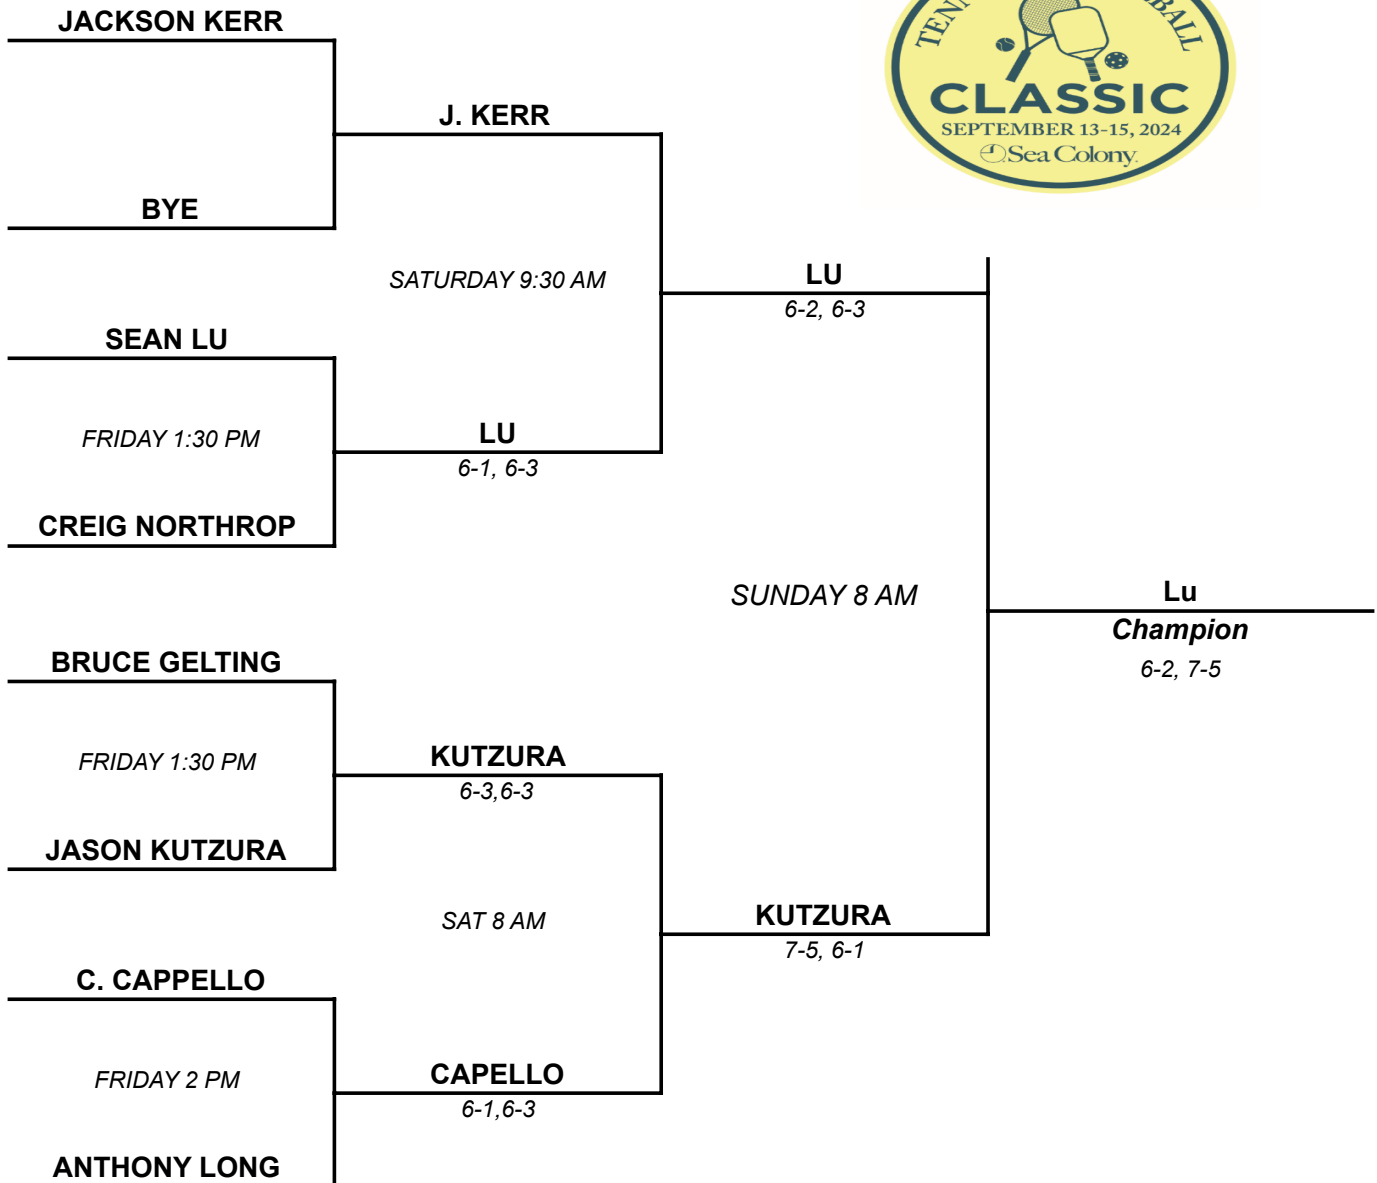

SEA COLONY TENNIS CLASSIC

4.0 MEN'S SINGLES