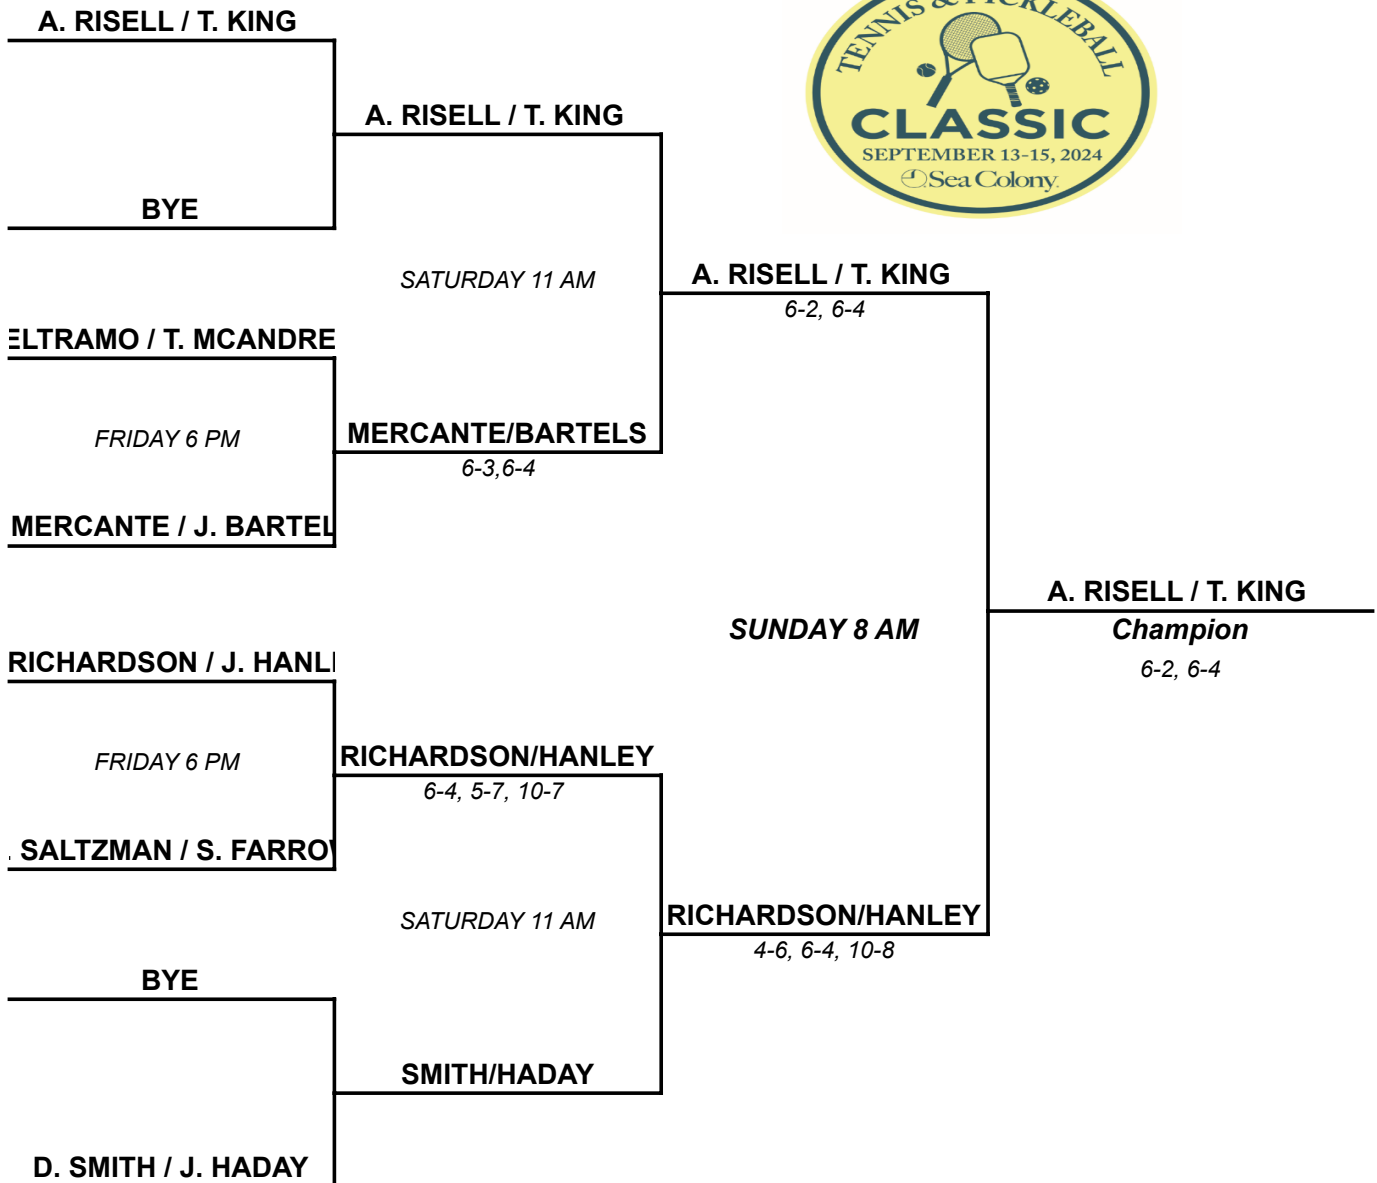

SATURDAY 9:30 AM

MARK PERRY

PERRY

6-3, 6-0

SEA COLONY TENNIS CLASSIC

3.0 MEN'S DOUBLES

SEA COLONY TENNIS CLASSIC

3.5 WOMEN'S DOUBLES